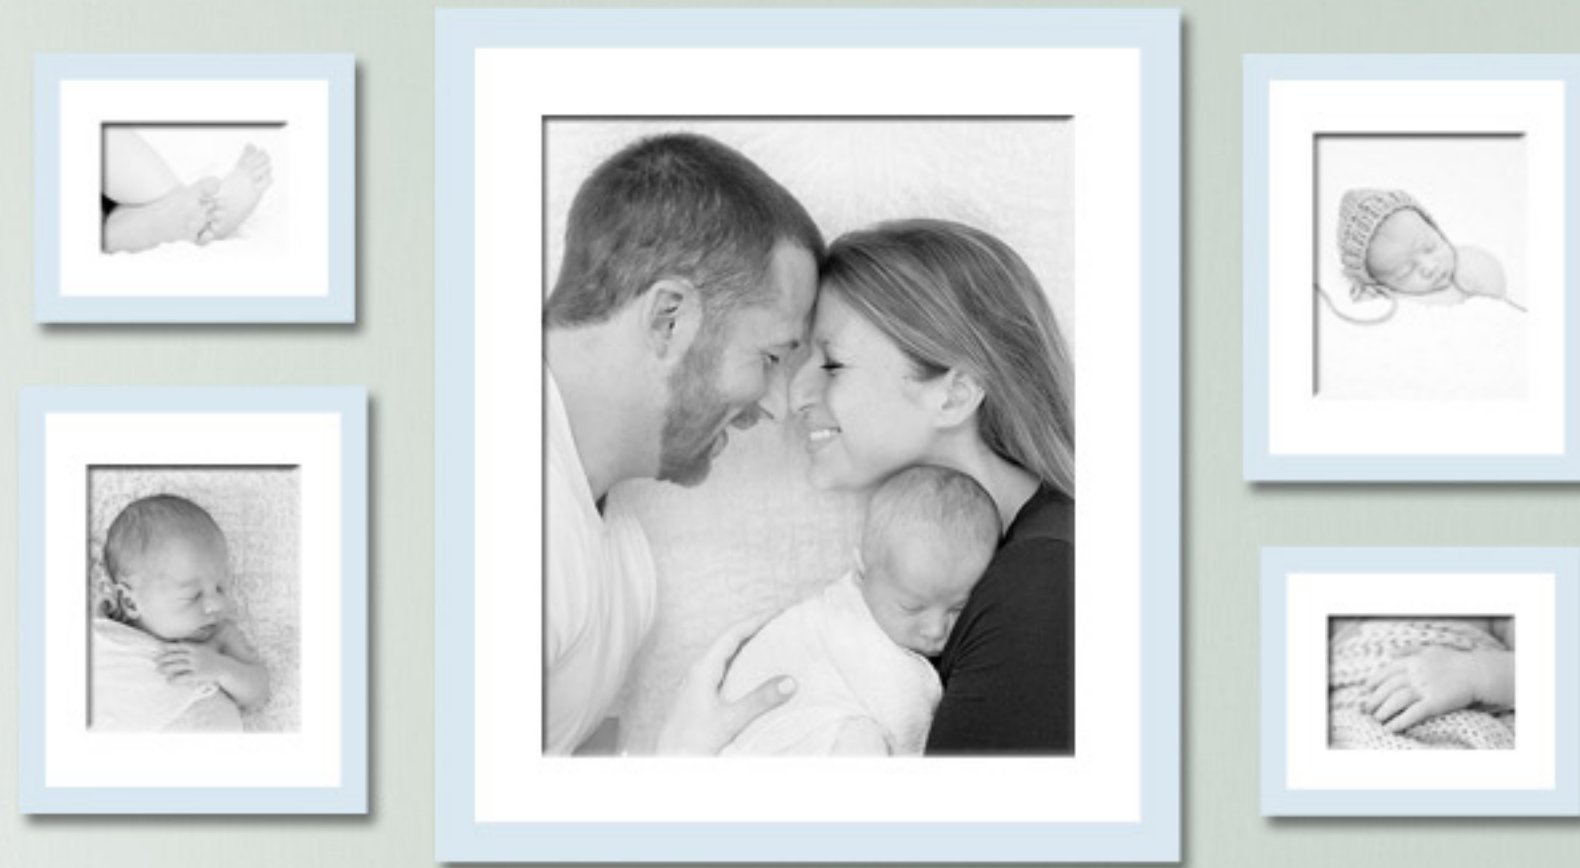

firefly photography

Wall Inspiration

Guide

16x20s & 20x30s

1 20x24 with a 3" mat and 1.5" moulding,
2 8x10s in 11x14 mats with a 1" moulding &
2 5x7s in a 8x10" mat with 1" moulding

30x40

30 x 40

16x20, 20x23, 16x20

30 x 40

24x30, 10x15, 12x15

1 20x24 with a 3" mat and 1.5" moulding &
4 8x10s in 11x14 mats with a 1" moulding

11x14

11x14

11x14

30 x 40

10 x 20, 20 x 30, 10 x 20

16x24 triptych

16 x 20 20 x 30 16 x 20

4 8x10s matted and framed
1 20x24 matted and framed

24x30, 10x15, 12x15

30x40